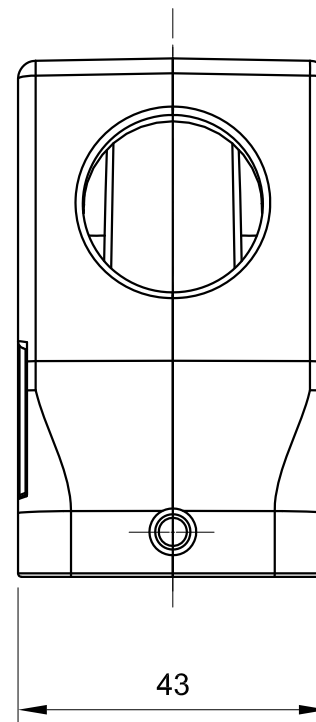

B

B

C

C

D

D

 All Dimensions in mm Original Size DIN A4	Date 2019-10-10	Drawing No. TC8120320	Rev. A00	Scale 1:1
	 InKonn® InKonn (Suzhou) Electric Technology Co.,Ltd.	Part No. 10 12 006 1101	Created by Shuxu Huang	Checked by Yiyi Luo
Type Name HMB6-HSE-DP-M20				