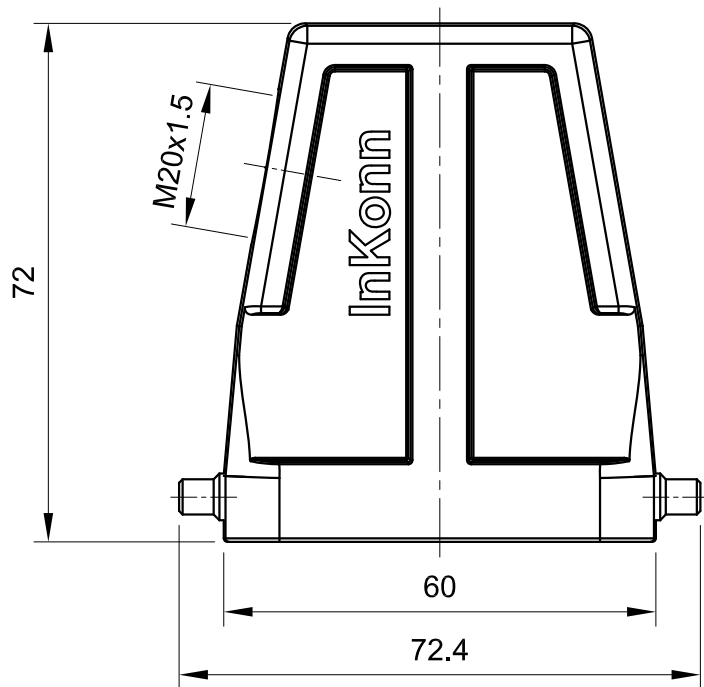

B

B

C

C

D

D

 All Dimensions in mm Original Size DIN A4	Date 2019-10-10	Drawing No. TC8120320	Rev. A00	Scale 1:1
	 InKonn® InKonn (Suzhou) Electric Technology Co.,Ltd.	Part No. 10 12 006 1101	Created by Shuxu Huang	Checked by Yiyi Luo
Type Name HMB6-HSE-DP-M20				

1

2

3

4

5

6